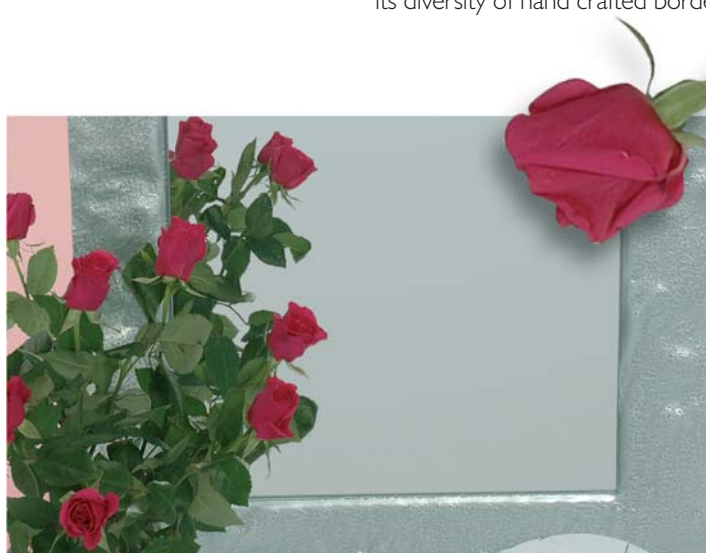

A Walshs Mirror is available in a selection of finishes to complement each and every space within your home. If you are looking for a traditional finish, consider selecting from our extensive range of frames.

Special Purpose Silvering

First developed in the 1300s, the process of silvering is used to create mirrors. Standard silvering consists of a thin layer of tin sprayed onto standard float glass. After this 99.9% pure silver is applied, followed by copper to protect the silver from tarnishing and finished with a painted coating.