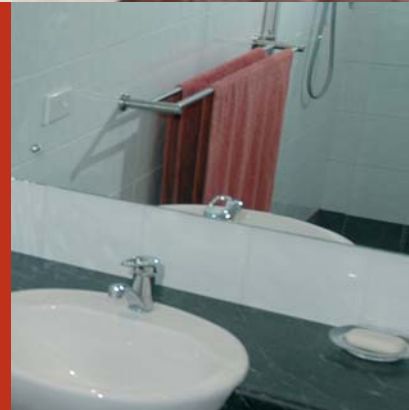

Mirrors & Silvers

individual
choice
to reflect the
real you

A wide range of options means greater clarity!

The Walshs Range of Mirrors

Mirrors serve so many purposes. In essence they allow us to see who we are. But they can also reflect our personality to those we invite into our home.

A Walshs Mirror is available in a selection of finishes to complement each and every space within your home. If you are looking for a traditional finish, consider selecting from our extensive range of frames.

Or if you wish a minimalist look in your home perhaps finishing your mirror with a bevelled edge is the perfect solution for you. Beveling is available in a large range of styles.

The more adventurous, seeking a unique style, should look no further than our unique EcoForm range, with its diversity of hand crafted borders.

Special Purpose Silvering

First developed in the 1300s, the process of silvering is used to create mirrors. Standard silvering consists of a thin layer of tin sprayed onto standard float glass. After this 99.9% pure silver is applied, followed by copper to protect the silver from tarnishing and finished with a painted coating.