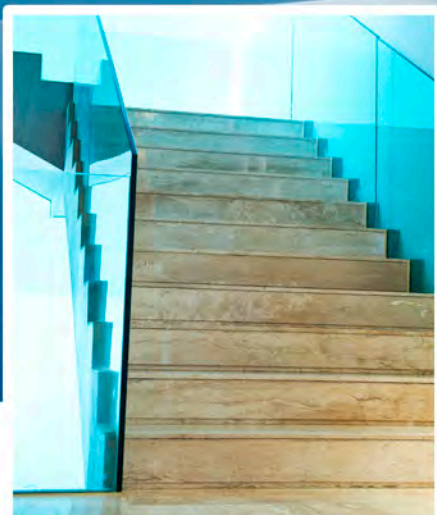

VIEWGUARD GLASS - FRAMELESS BALUSTRADES

Walshs Glass is proud to announce the release of **Viewguard Glass**, incorporating Kuraray SGP Interlayer. Up to 100 times stiffer and 5 times stronger than traditional interlayers.

Clear unobstructed views without the need for handrails

Benefits include:

- ★ Frameless
- ★ Won't collapse even when shattered
- ★ Compatible with all standard balustrade fixtures
- ★ Outstanding permanent clarity